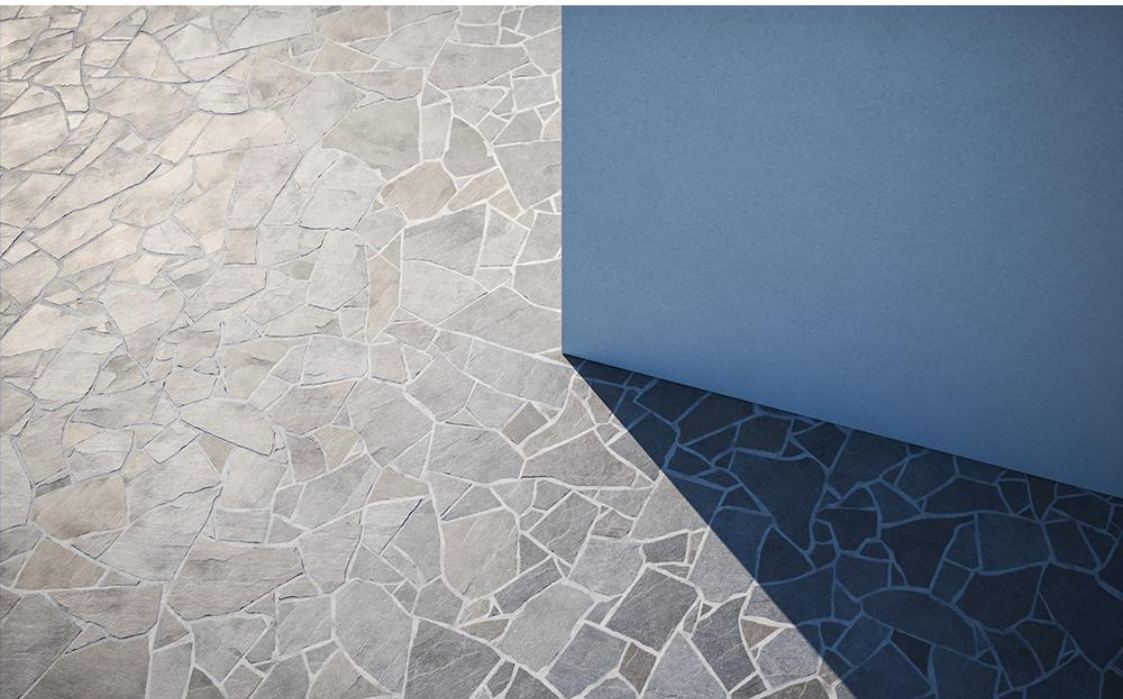

Name:

VP_Pavement1_18

Real world size:

400cm x 400cm

Resolution:

8192px x 8192px

Albedo	jpg	8-bit
Reflection	jpg	8-bit
Glossiness	jpg	8-bit
Displacement	tif	16-bit
Normal	jpg	8-bit
Mask	jpg	8-bit

ALBEDO

REFLECTION

GLOSSINESS

DISPLACEMENT

NORMAL

MASK