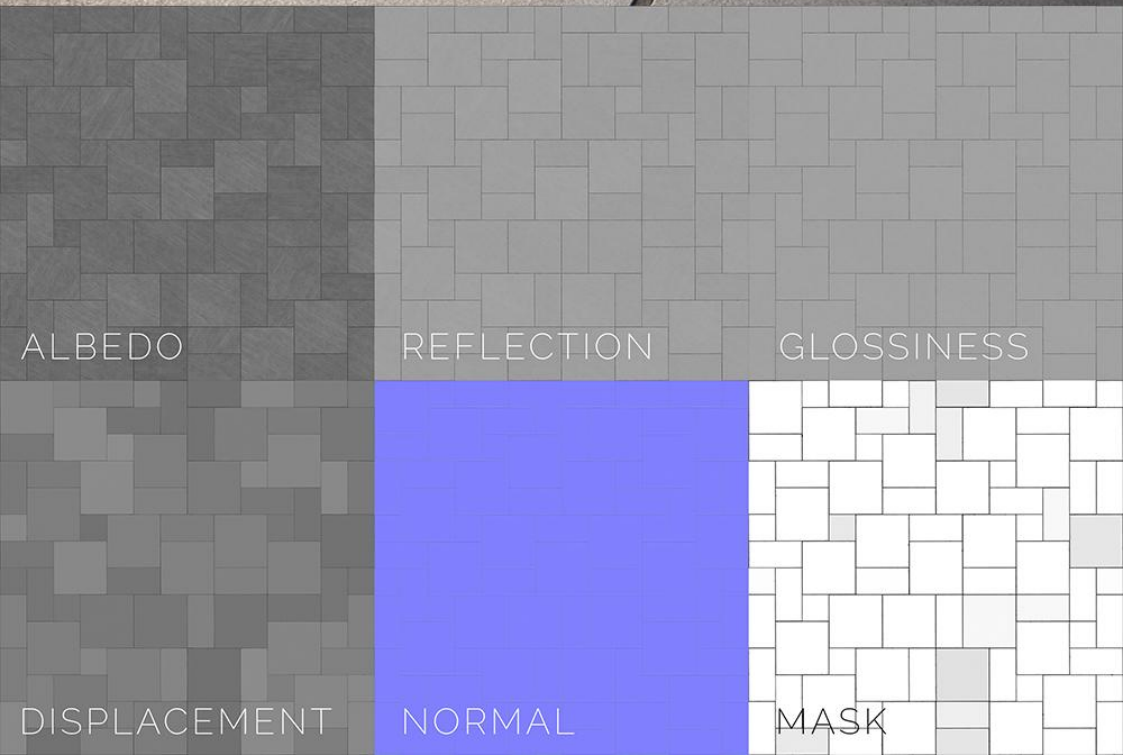

User Guide

1. All textures are prepared for Specular\Glossiness workflow in modern rendering engines like Vray and Corona renderer.
2. For correct results, load Albedo, Gloss and Reflection map to target slots and set IOR to 8,5.
3. We are not recommending to use Normal and Displacement maps simultaneously.
4. Normal maps usually work great in distance view since it consumes far less memory than displacement map.
5. Displacement maps are useful for close views but it can consume a large amount of memory. We are recommending to use 2D displacement if possible.