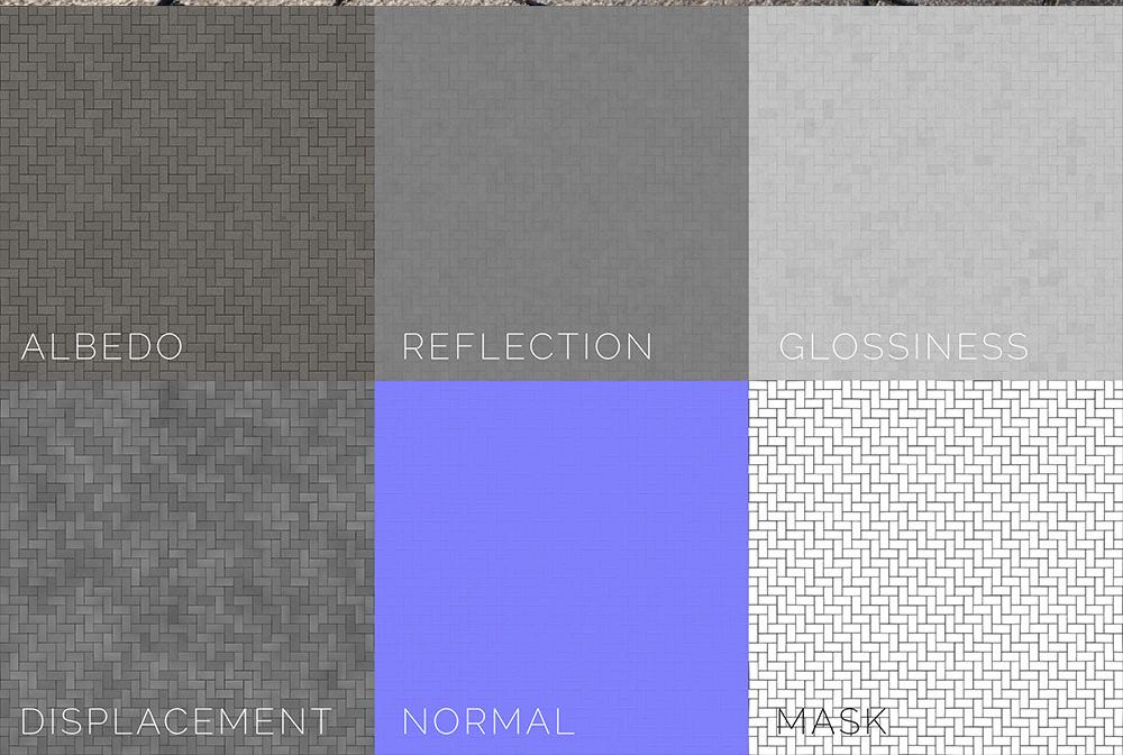

Name:
VP_Pavement1_12

Real world size:
400cm x 400cm

Resolution:
8192px x 8192px

Albedo	jpg	8-bit
Reflection	jpg	8-bit
Glossiness	jpg	8-bit
Displacement	tif	16-bit
Normal	jpg	8-bit
Mask	jpg	8-bit