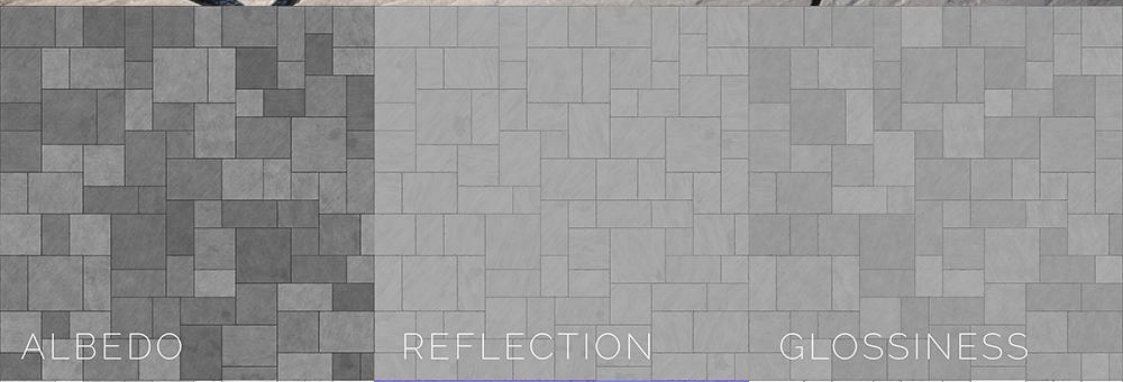

Name:
VP_Pavement1_05

Real world size:
400cm x 400cm

Resolution:
8192px x 8192px

Albedo	jpg	8-bit
Reflection	jpg	8-bit
Glossiness	jpg	8-bit
Displacement	tif	16-bit
Normal	jpg	8-bit
Mask	jpg	8-bit