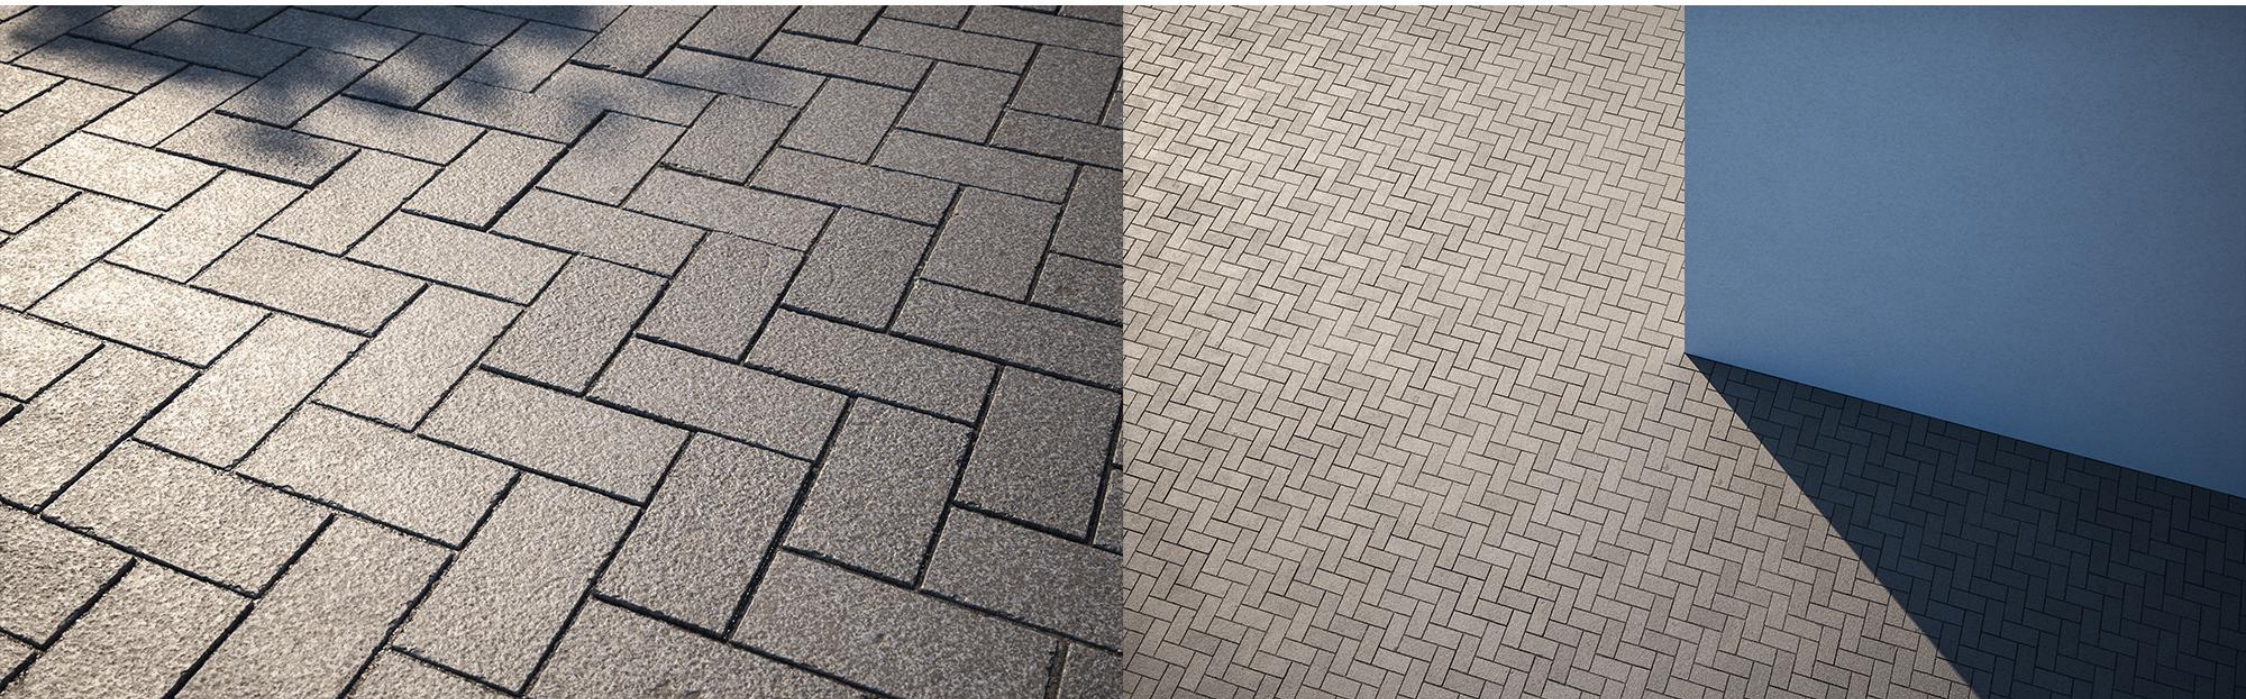

Name:
VP_Pavement1_12

Real world size:
400cm x 400cm

Resolution:
8192px x 8192px

Albedo	jpg	8-bit
Reflection	jpg	8-bit
Glossiness	jpg	8-bit
Displacement	tif	16-bit
Normal	jpg	8-bit
Mask	jpg	8-bit