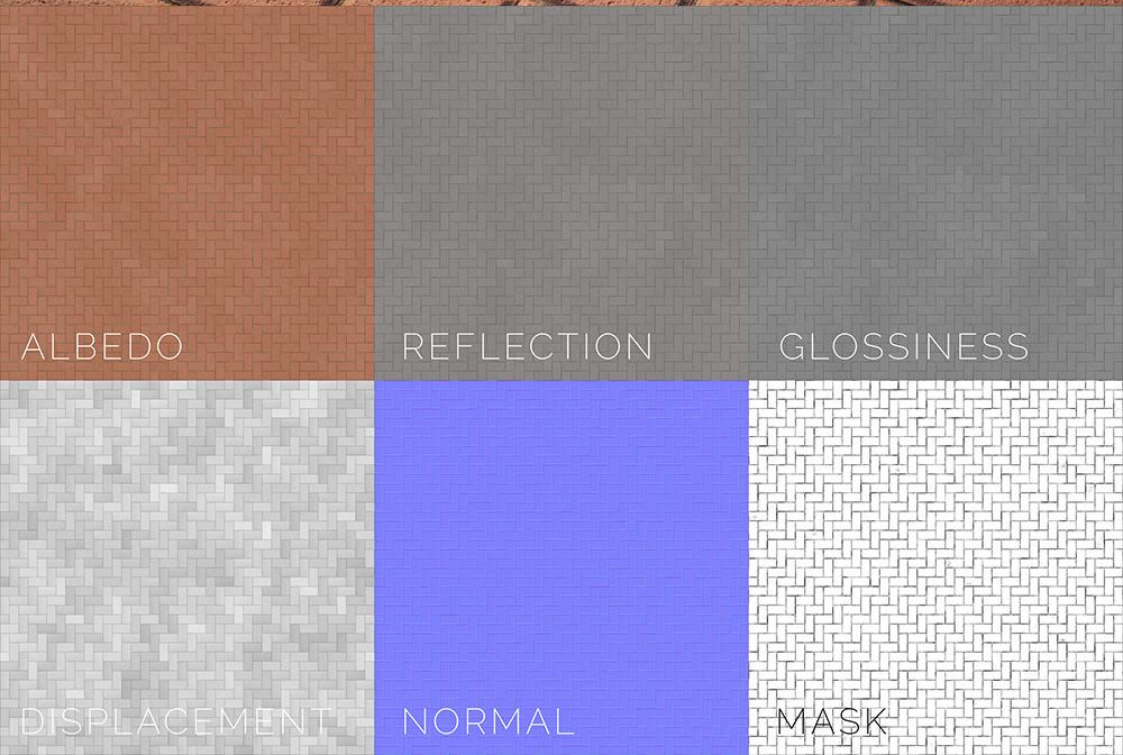

ALBEDO

REFLECTION

GLOSSINESS

DISPLACEMENT

NORMAL

MASK

Name:

VP_Pavement1_15