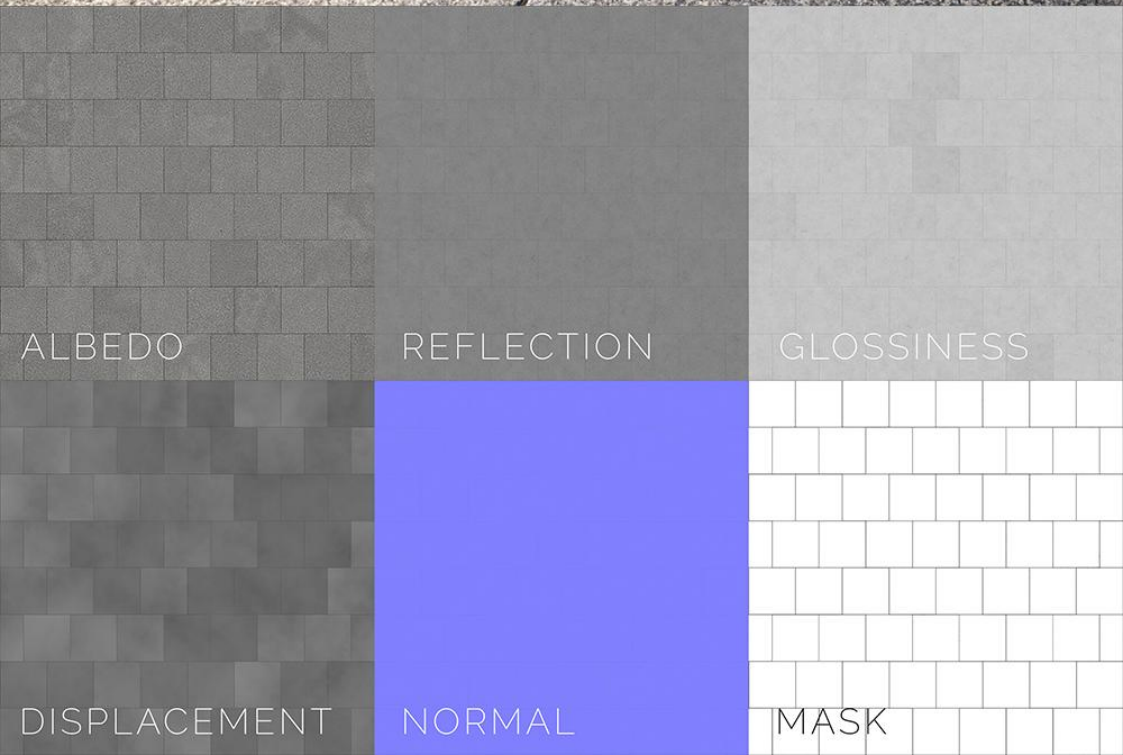

Name:
VP_Pavement1_04

Real world size:
400cm x 400cm

Resolution:
8192px x 8192px

Albedo	jpg	8-bit
Reflection	jpg	8-bit
Glossiness	jpg	8-bit
Displacement	tif	16-bit
Normal	jpg	8-bit
Mask	jpg	8-bit