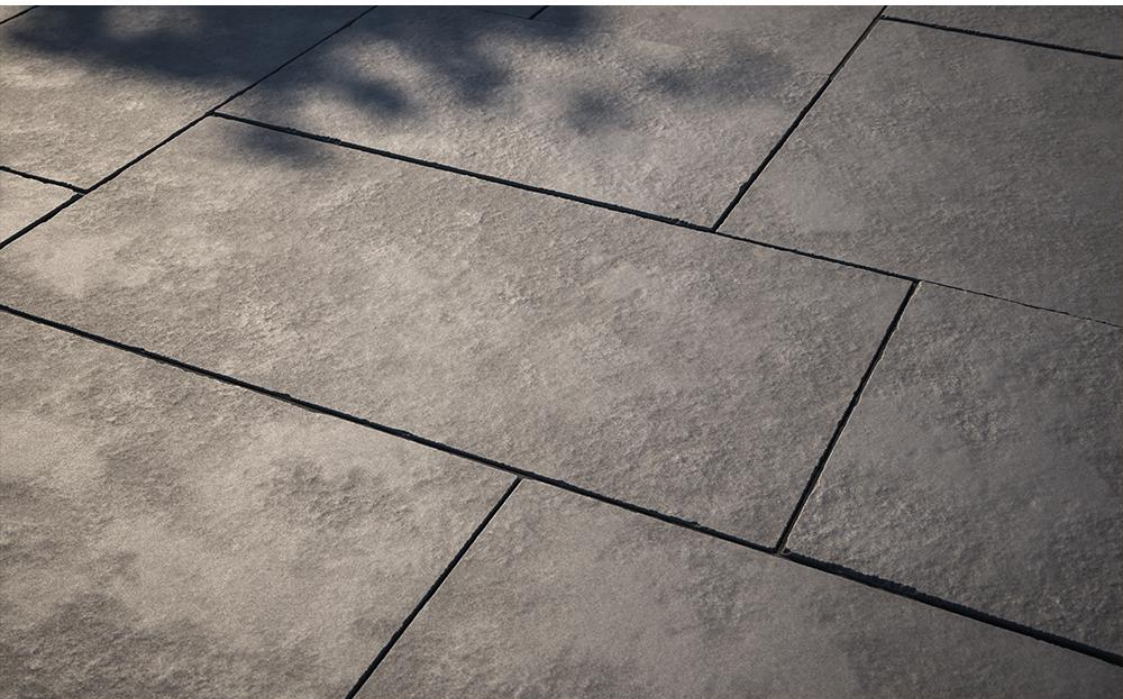

Name:
VP_Pavement1_07

Real world size:
400cm x 400cm

Resolution:
8192px x 8192px

Albedo	jpg	8-bit
Reflection	jpg	8-bit
Glossiness	jpg	8-bit
Displacement	tif	16-bit
Normal	jpg	8-bit
Mask	jpg	8-bit

ALBEDO

REFLECTION

GLOSSINESS

DISPLACEMENT

NORMAL

MASK